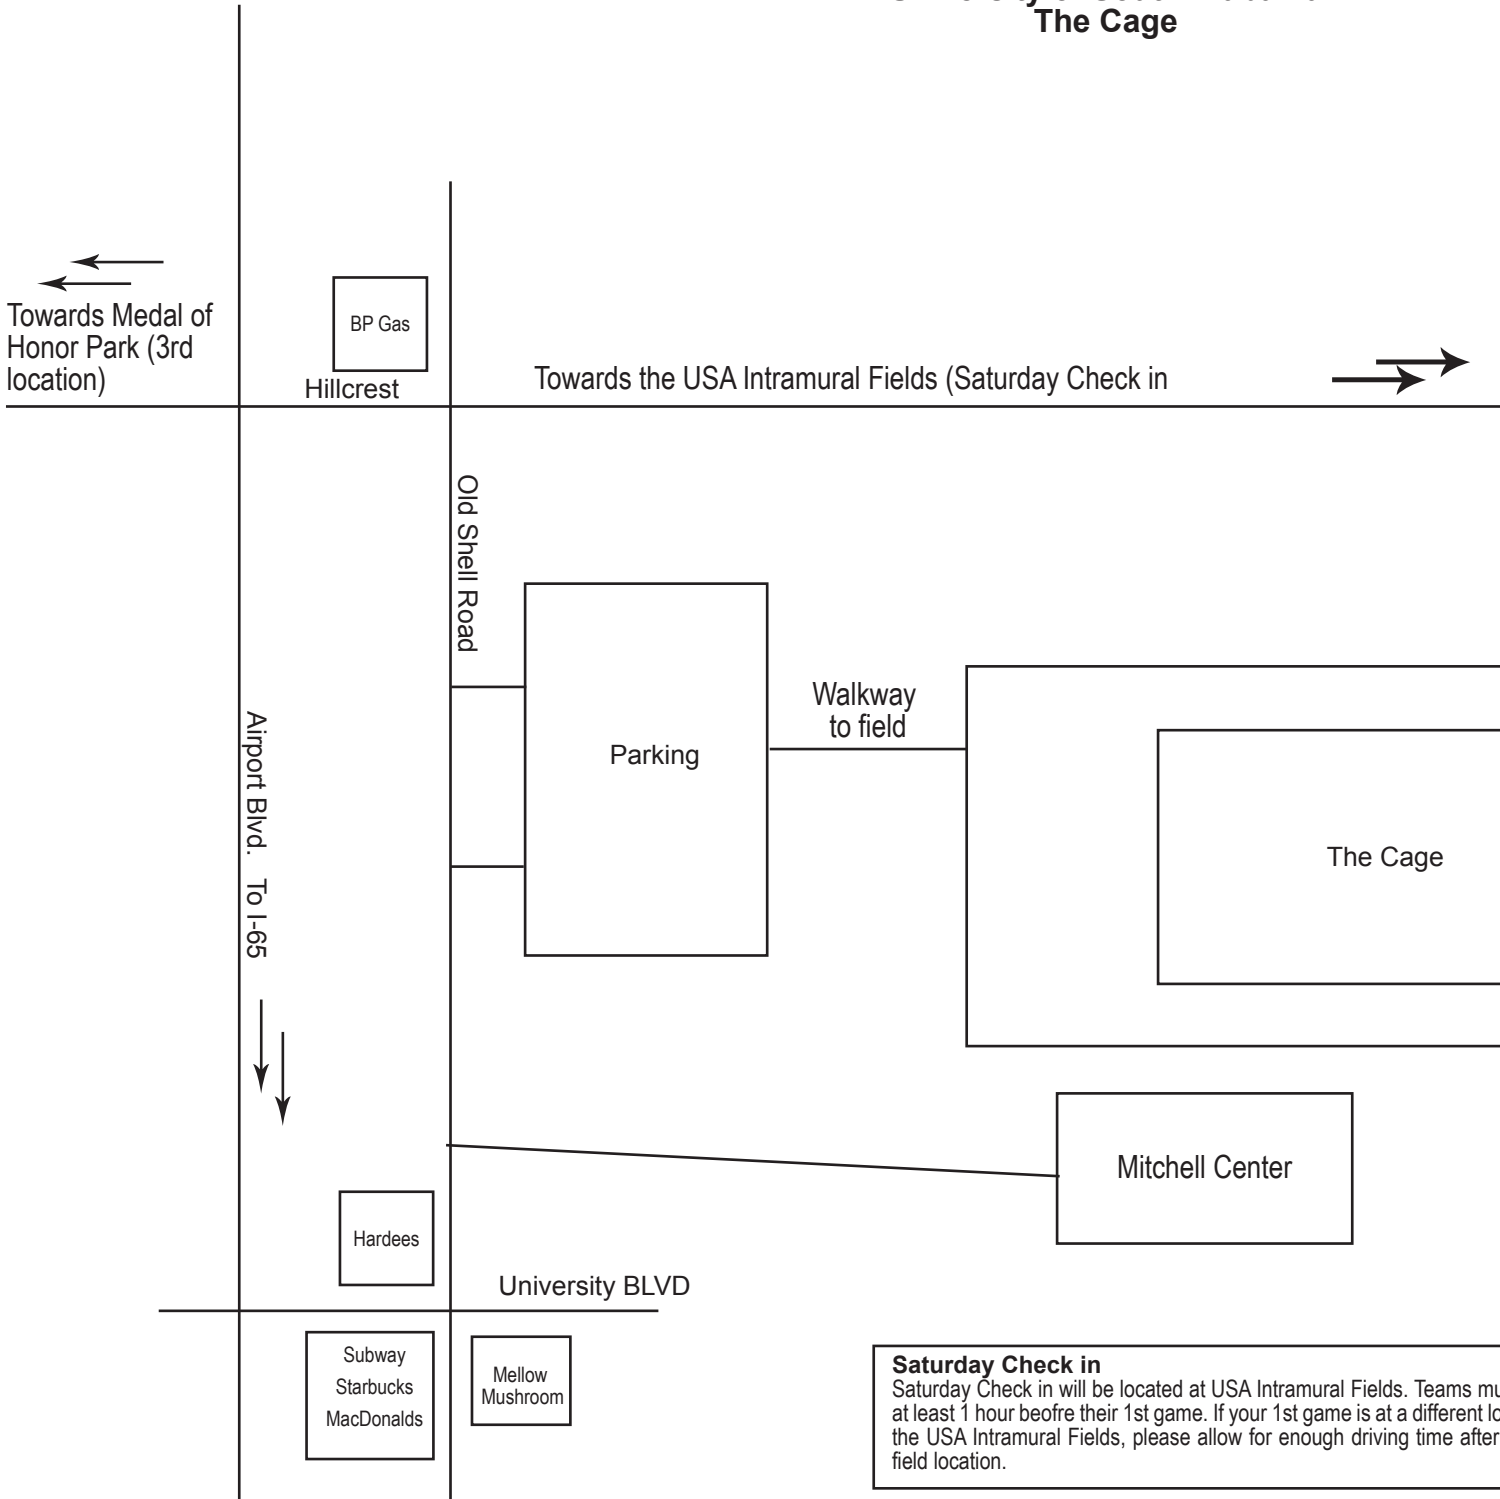

# University of South Alabama The Cage

**Directions to University of South Alabama The Cage**

Heading South on I-65 into Mobile take Exit #3 (Airport Blvd). Turn right (if you are taking I-65 North you will turn left back over interstate) off exit. You will travel several miles on Airport Blvd. You will come to the intersection of Airport Blvd / University (stoplight). Turn right onto University. Continue on University thru 1st stoplight (Bit n Spur) to 2nd light (Old Shell Rd – Hardees and Shell Gas Station on corner). Turn left onto Old Shell Rd. University of South Alabama campus will now be on your right side. Travel on Old Shell passing the Mitchell Center on right. Take next right into gravel parking lot. You may park anywhere in gravel lot. Walk on sidewalk thru fence and straight back to the Cage (University Women’s field).

**Saturday Check in**  
Saturday Check in will be located at USA Intramural Fields. Teams must be checked in at least 1 hour before their 1st game. If your 1st game is at a different location other than the USA Intramural Fields, please allow for enough driving time after check in to your field location.