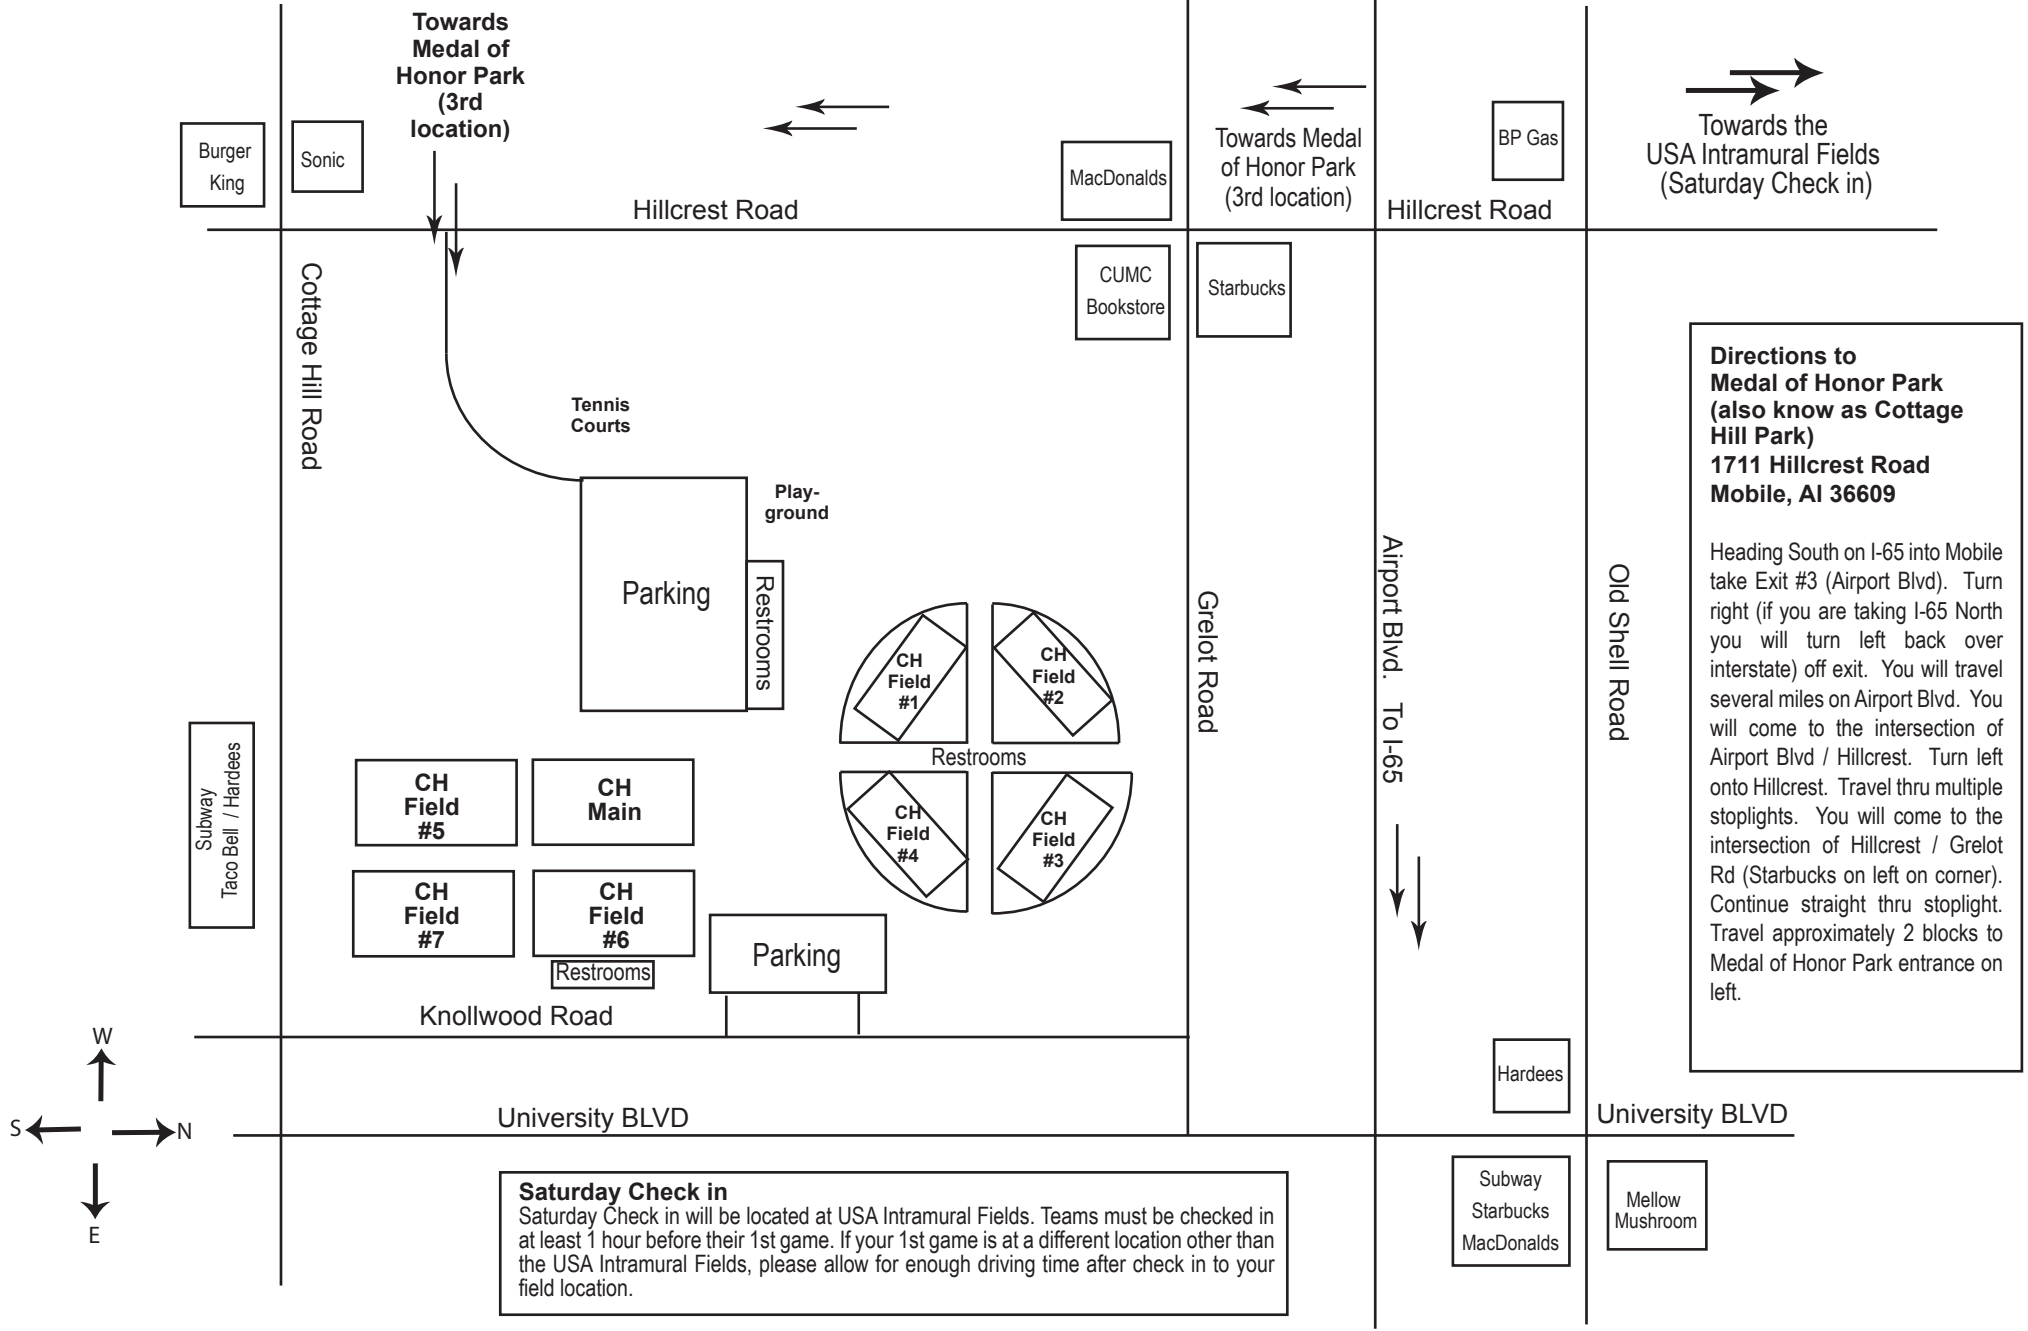

# Medal Of Honor Park (Cottage Hill Park)

**Directions to Medal of Honor Park (also know as Cottage Hill Park)  
1711 Hillcrest Road  
Mobile, Al 36609**

Heading South on I-65 into Mobile take Exit #3 (Airport Blvd). Turn right (if you are taking I-65 North you will turn left back over interstate) off exit. You will travel several miles on Airport Blvd. You will come to the intersection of Airport Blvd / Hillcrest. Turn left onto Hillcrest. Travel thru multiple stoplights. You will come to the intersection of Hillcrest / Grelot Rd (Starbucks on left on corner). Continue straight thru stoplight. Travel approximately 2 blocks to Medal of Honor Park entrance on left.

**Saturday Check in**  
Saturday Check in will be located at USA Intramural Fields. Teams must be checked in at least 1 hour before their 1st game. If your 1st game is at a different location other than the USA Intramural Fields, please allow for enough driving time after check in to your field location.

Subway  
Starbucks  
MacDonalds

Mellow  
Mushroom