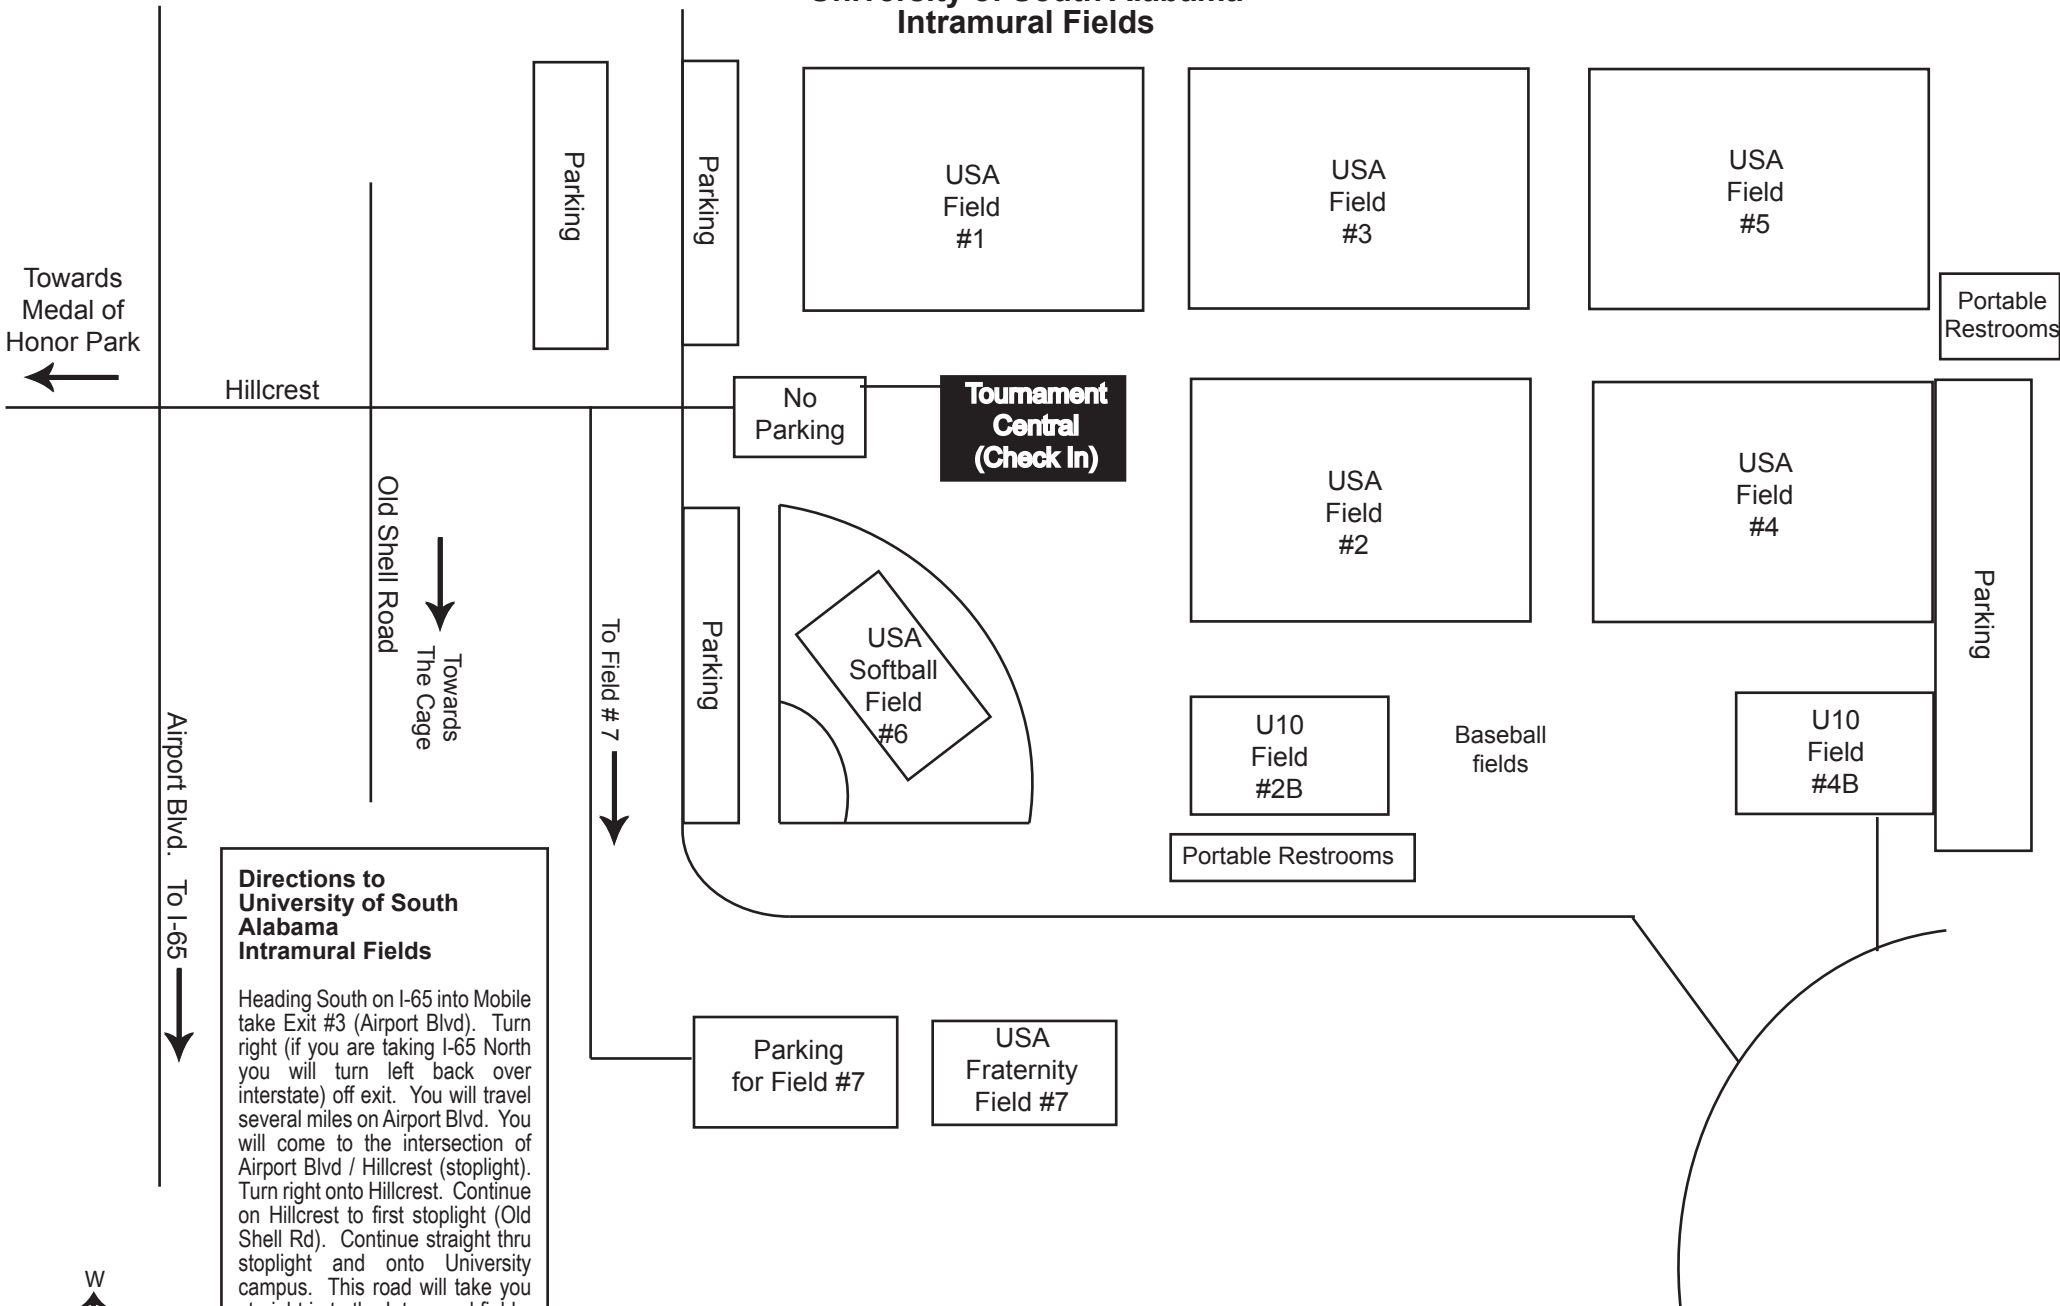

# University of South Alabama Intramural Fields

## Directions to University of South Alabama Intramural Fields

Heading South on I-65 into Mobile take Exit #3 (Airport Blvd). Turn right (if you are taking I-65 North you will turn left back over interstate) off exit. You will travel several miles on Airport Blvd. You will come to the intersection of Airport Blvd / Hillcrest (stoplight). Turn right onto Hillcrest. Continue on Hillcrest to first stoplight (Old Shell Rd). Continue straight thru stoplight and onto University campus. This road will take you straight in to the Intramural fields. Parking all around fields.

Parking for field # 7 will be to right (watch for sign).

**Check in**  
Saturday Check in will be located at USA Intramural Fields. Teams must be checked in at least 1 hour before their 1st game. If your 1st game is at a different location, please allow for enough driving time after check in to your field location.